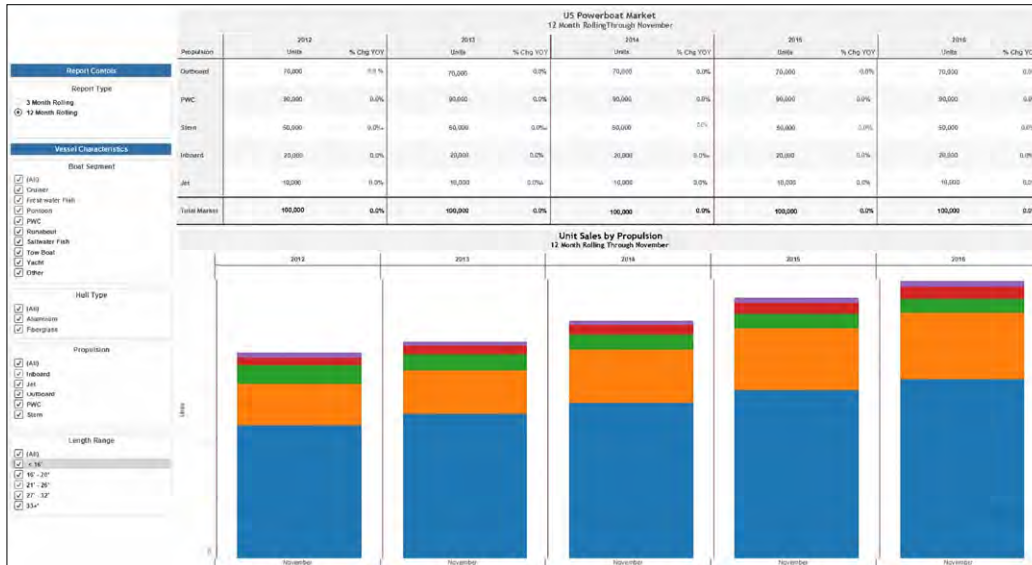

NEW POWERBOAT REGISTRATION DATA REPORT

Timely. Accurate. Insightful.

Gain Market Insights to Better Manage Your Business.

New Powerboat Registration Data report contains U.S. boat retail unit sales data by hull material, length and type of boat, and propulsion and is updated monthly. It is based on new boat registrations and is presented as an interactive data cube which includes five years of history on both a rolling 3-month and 12-month basis.

It covers:

- Cruisers
- Pontoons
- Ski boats
- Yachts
- Fishing boats—freshwater and saltwater
- Personal watercraft
- Runabouts

Data can be filtered by vessel characteristics (listed above) to create custom reports to meet your business needs and analyze how demand for boats varies over time.